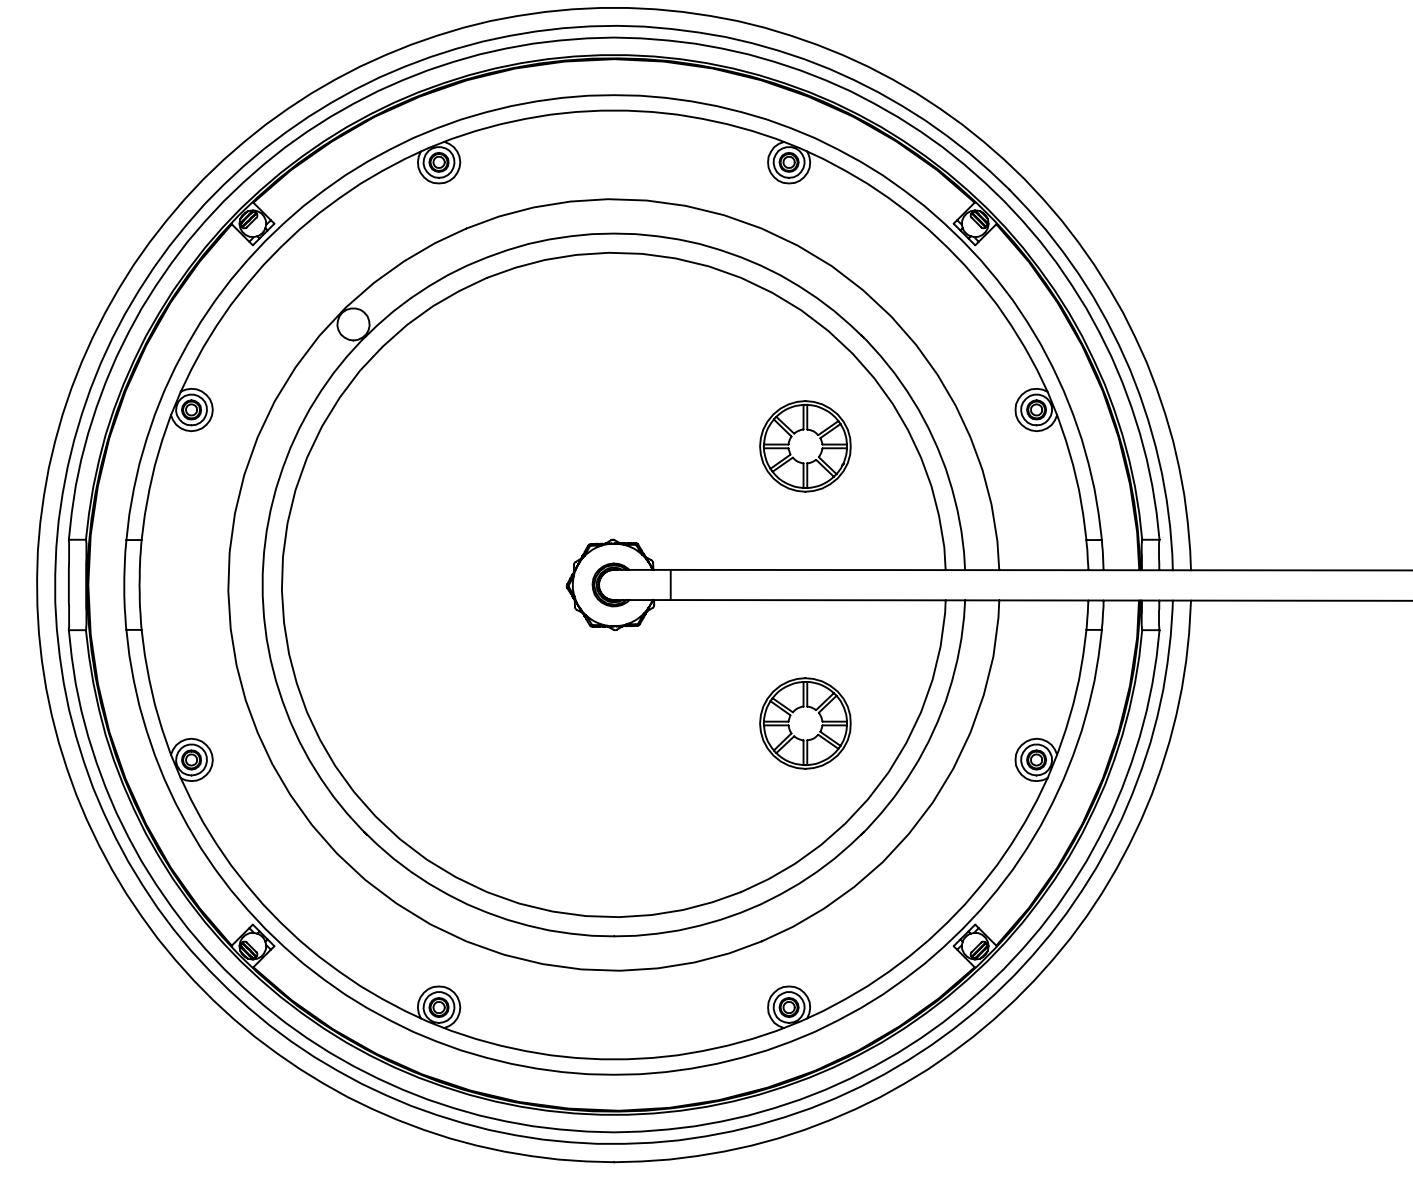

FRONT

LEFT

Bottom

TOP

ISOMETRIC

OMNI-6T In-Ground Speaker

991 Calle Amanecer, San Clemente, CA.
92673

58800 2-7777 949 492-7777
FAX 949 361-5579
www.sonance.com

SONANCE

SCALE: 1 : 2

DRAWN BY:

DRWN - PART NUMBER

REV.

SHEET: OF

RELEASED ON: