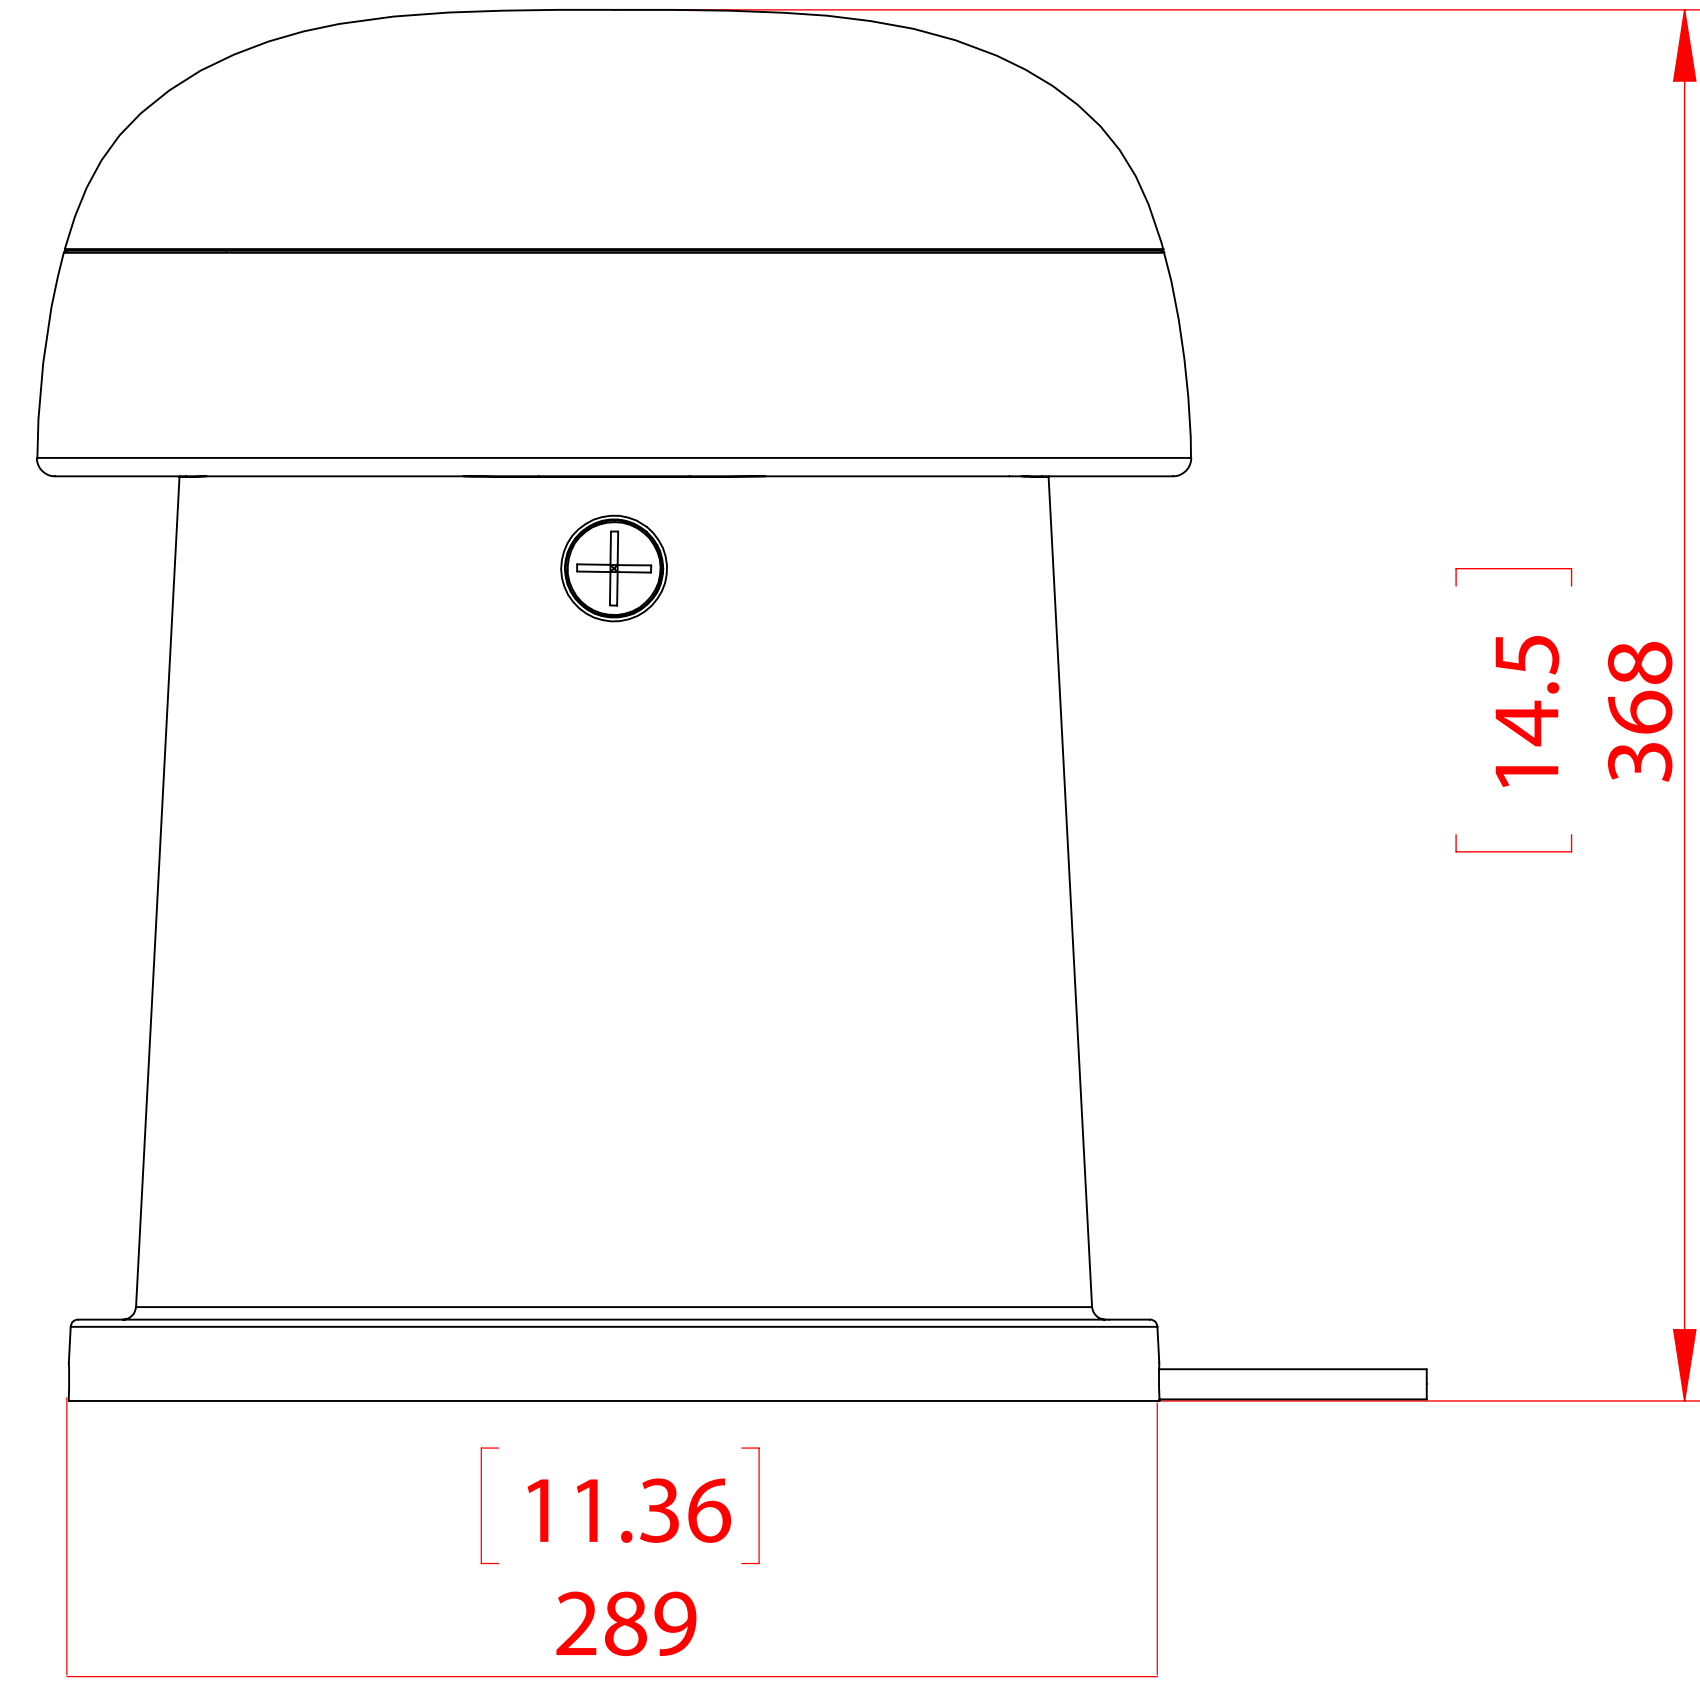

FRONT

LEFT

Bottom

TOP

ISOMETRIC

OMNI-6T In-Ground Speaker

991 Calle Amanecer, San Clemente, CA.
92673

58800 2-7777 949 492-7777
FAX 949 361-5579
www.sonance.com

SONANCE

SCALE: 1 : 2

DRAWN BY:

DRWN - PART NUMBER

REV.

SHEET: OF

RELEASED ON: