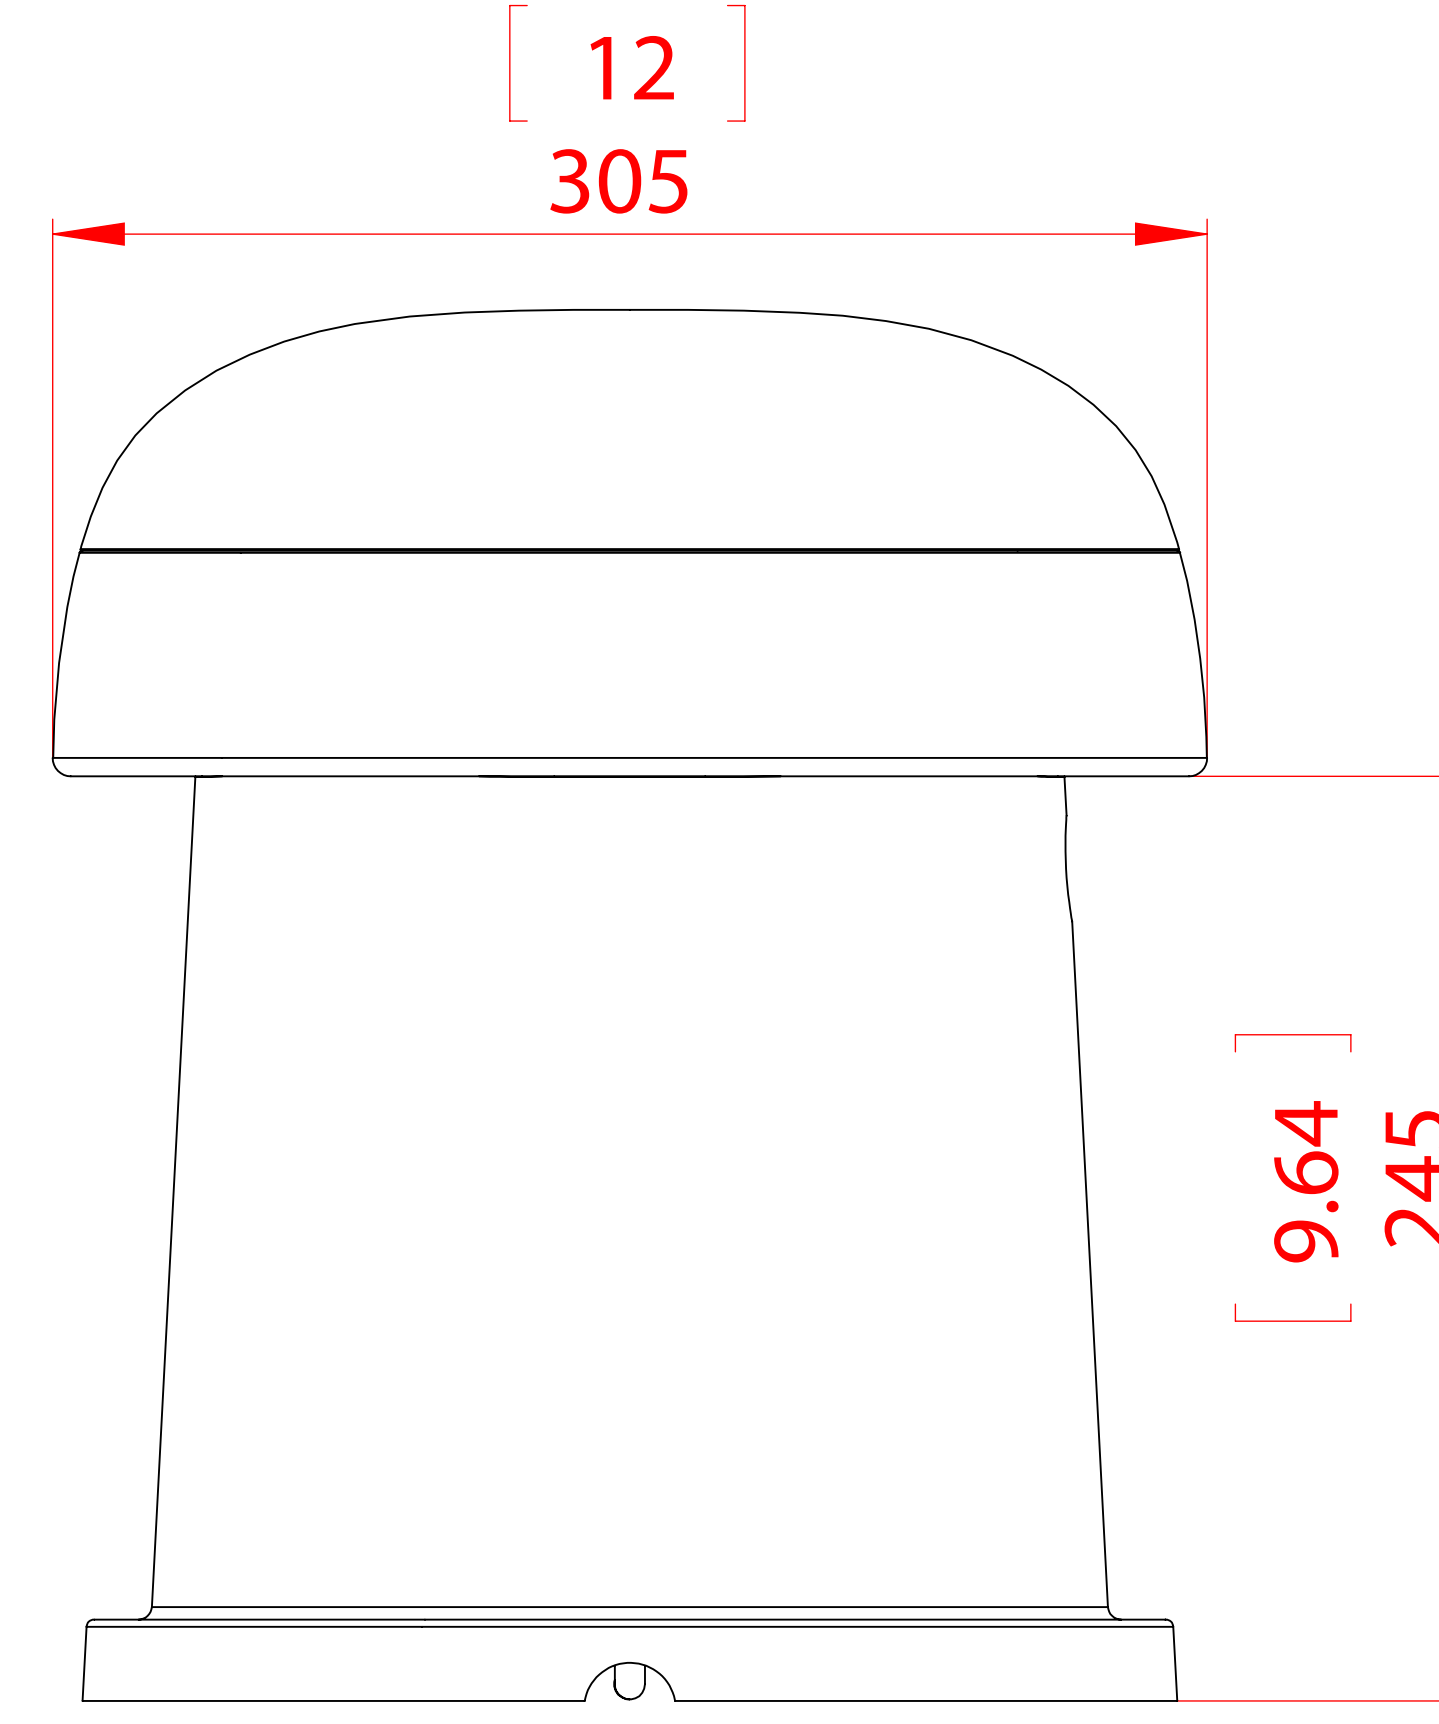

FRONT

LEFT

Bottom

TOP

ISOMETRIC

OMNI-6T In-Ground Speaker

991 Calle Amanecer, San Clemente, CA.
92673

58800 2-7777 949 492-7777
FAX 949 361-5579
www.sonance.com

SONANCE

SCALE: 1 : 2

DRAWN BY:

DRWN - PART NUMBER

REV.

SHEET: OF

RELEASED ON: